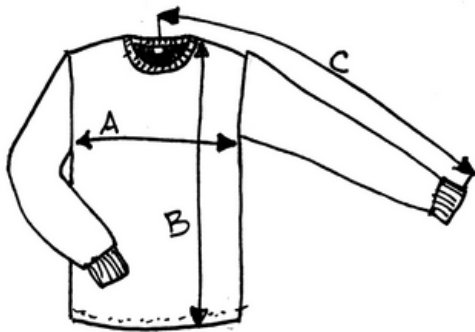

Youth Long Sleeve Size Chart

	A	B	C
Size	Width	Length <i>in inches</i>	Sleeve Center Back

S	17	22	24.5
---	----	----	------

M	18	23.5	26.5
---	----	------	------

L	19	25	29
---	----	----	----